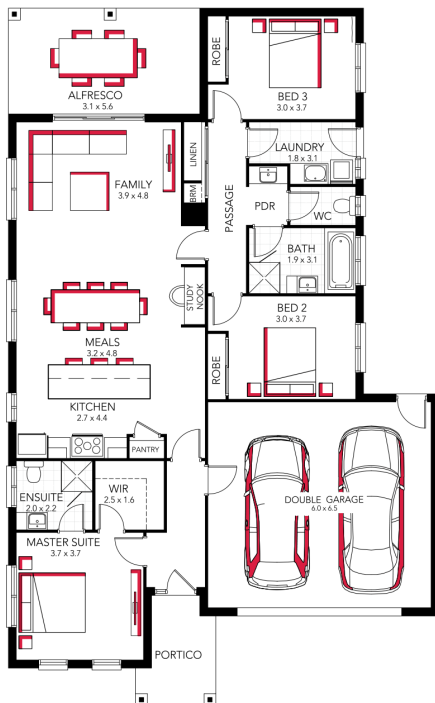

Napa 23

ADDRESS
Lot 925 Cardiff Drive, Whenby Grange

LOT WIDTH
15.00

LOT SIZE
652.00 m²

HOUSE SIZE
210.10 m²

Your Inclusions

Gavan Schultz
0417125724
gavan.schultz@davissandershomes.com.au